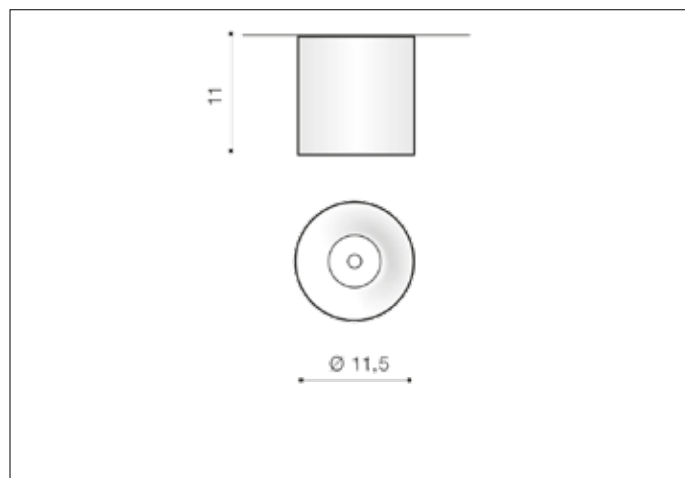

AZzardo[®]
LIGHTING

MANE 30W DIMM GO
AZ4329, EAN 5901238443292

Dimensions height / width / length [cm] Product Specifications

Product	11 x 11,5 x N/A
Mounting inlet:	N/A x N/A x N/A
Ceiling base:	N/A x N/A x N/A
Shades	N/A x N/A x N/A

Line	TECHNICAL
Type	Exposed Downlight
Type of track	N/A
Colour	Gold
Material	Metal
Light source	1
Type of socket	LED INTEGRATED
Lumens	N/A
Kelvins	3000
Beam angle	N/A
Dimmable	YES
CCT	N/A
RGB	N/A
RA	? 80
App remote control	N/A
Remote control	N/A
Voltage	230V
Power	30W
Switch location	N/A
Protection class	IP20
Tilt	N/A
Rotation	N/A

Shipping info height / width / length [cm]

BOX 1:	12,5 x 12,5 x 12,5
BOX 2:	N/A x N/A x N/A
BOX 3:	N/A x N/A x N/A
Net weight [kg]	0,67
Gross weight [kg]	0,74

Energy efficiency

Azzardo Sp. z o.o.
ul. Strzeszyńska 33 60-479 Poznań,
NIP: 929-185-75-07