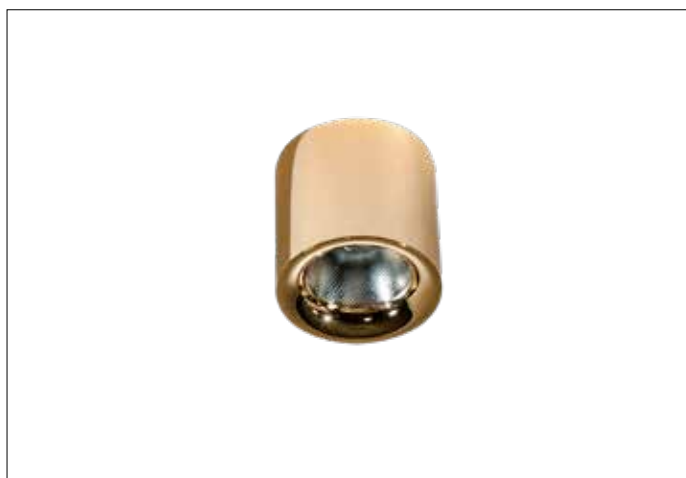

AZzardo[®]
LIGHTING

MANE 30W DIMM GO
AZ4329, EAN 5901238443292

Dimensions height / width / length [cm] Product Specifications

Product	11 x 11,5 x N/A
Mounting inlet:	N/A x N/A x N/A
Ceiling base:	N/A x N/A x N/A
Shades	N/A x N/A x N/A

Line	TECHNICAL
Type	Exposed Downlight
Type of track	N/A
Colour	Gold
Material	Metal
Light source	1
Type of socket	LED INTEGRATED
Lumens	N/A
Kelvins	3000
Beam angle	N/A
Dimmable	YES
CCT	N/A
RGB	N/A
RA	? 80
App remote control	N/A
Remote control	N/A
Voltage	230V
Power	30W
Switch location	N/A
Protection class	IP20
Tilt	N/A
Rotation	N/A